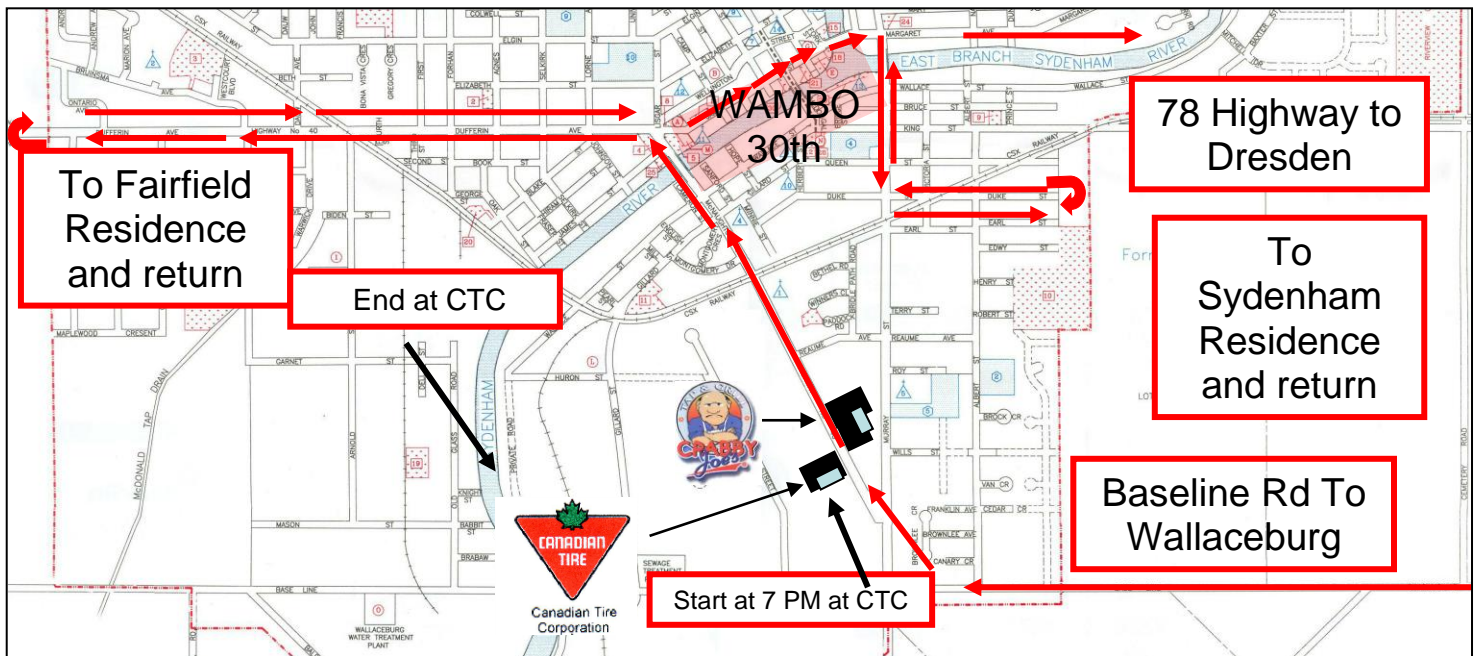

# 13<sup>th</sup> Annual Terry Glover Memorial Cruise Parade

## August 10<sup>th</sup> 2018 leaves 7pm

### 13<sup>th</sup> Annual Terry Glover Memorial Cruise Parade Rules;

Street Closure applicable between the lead CK Police escort and the following escort at the rear. If an intersection is protected and conflicting traffic is seen yielding to the parade, those in the parade have the right of way. (not applicable at railway crossings)

- Cruise starts at 7PM Sharp.
- Left on McNaughton
- Left on Dufferin Ave.
- Right into Fairview residence
- Travel all the way around the residence and
- Left on Dufferin turns into James Street
- Through James Street
- Right on Murray Street
- Left on Duke Street to Sydenham Residence
- Turn in the residence and return on Duke Street
- Go Straight on Duke to Murray St
- Turn Right onto Murray St
- Turn Right onto Margaret Ave
- Continue Hwy 78 to Dresden
- Turn Right onto St George st
- Continue onto North St and Veer Right on north st
- Turn Right onto Base Line
- Turn Right onto Murray St Wallaceburg
- Turn Left onto McNaughton Ave
- End of Parade/ cruise. At Canadian Tire 74 McNaughton Ave Wallaceburg
- Total travel estimated time is 55 Minutes